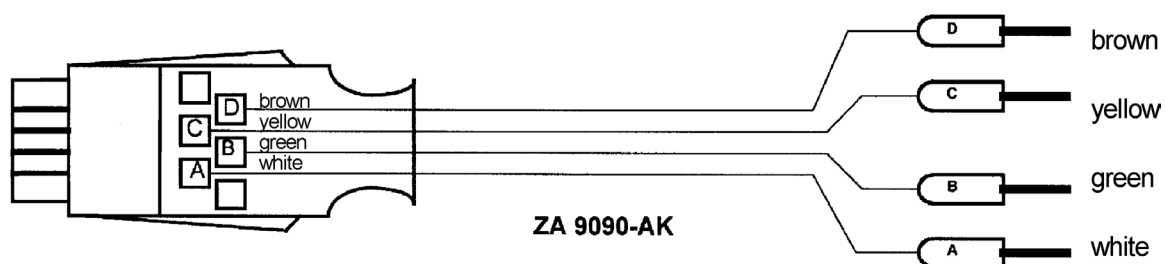

Test instrument

Adjustment Set for ALMEMO® Devices

Type

Adjustment Set for ALMEMO® Devices

Input connector with 1.5 m cable and 4 banana plug (for connection to the calibrator of the customer) including ALMEMO® Adjustment instructions and software AMR-Control (CD)